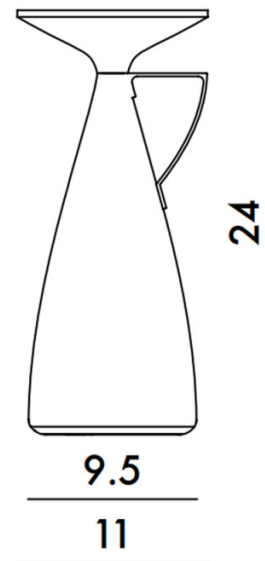

PRODUCT SPECIFICATION

Light Source: 1.6W, 3000K, 43/108/215 Lumens

IP Code: 20

Dimming: Integrated dimmer on the product.

Dimensions: Base: 11cm
Height: 24cm

For all sales and technical enquiries, please contact: