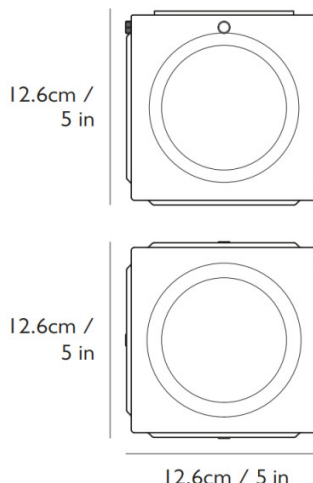

## PRODUCT SPECIFICATION

- Light Source:** 1x Max 2.6W G9 LED (Included)
- IP Code:** 20
- Dimming:** Dimmable using leading edge and trailing edge (Triac).
- Dimensions:** Height: 12.6cm  
Width: 12.6cm  
Depth: 12.6cm  
  
Mounting Plate: 9cm<sup>2</sup>