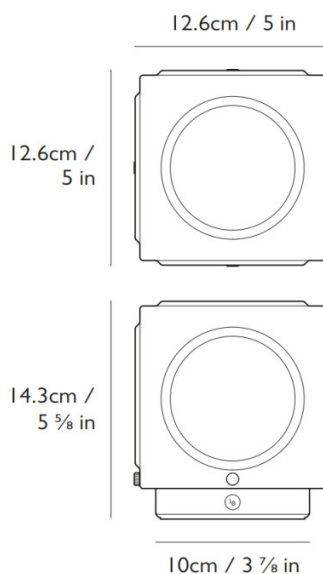

PRODUCT SPECIFICATION

- Light Source:** 1x Max 1.5W G4 LED (Included)
- IP Code:** 54
- Dimming:** Integrated dimmer on the product.
- Dimensions:** Height: 14.3cm
Width: 12.6cm
Length: 12.6cm
- Charging Cable (USB-C): 200cm