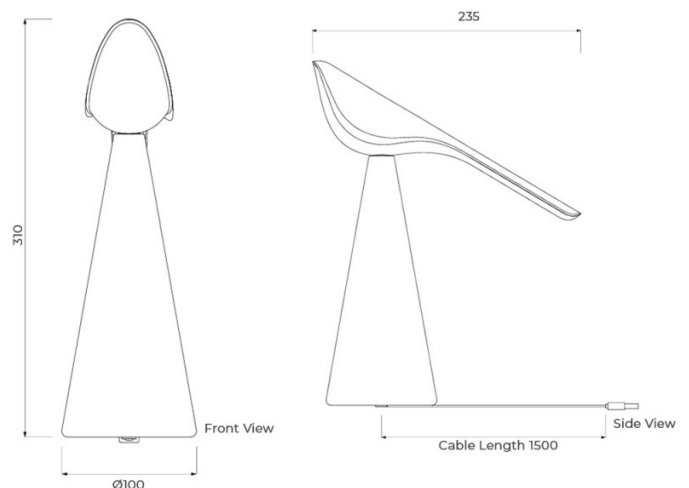

The Tiki Portable Lamp was designed by Japanese designer Nao Tamura. The bird-like lamp exudes a bold personality with a playful touch and was designed to be displayed in clusters or 'flocks'. Each shade is robotically carved from milky-white polycarbonate to create its delicate form. The acrylic shade is mounted on top of a metal-formed base, creating the appearance of being delicately perched. The Tiki is available in two glossy finishes: Black or White.

A translucent diffuser on the underside of the bird-shaped body produces a soft glow that surrounds the lamp when lit. This creates a stark contrast against the lamp's bold, polished finish. An integrated dimmer allows the user to adjust the intensity of brightness to suit any environment. This dimming function is controlled by rotating the bird-shaped body, adding a touch of interactivity to its functionality. When fully charged, the Tiki Lamp provides up to 10 hours of light, depending on the brightness setting. Chargeable via an included magnetic USB Type-C Charger. The Tiki Portable Lamp can be displayed anywhere in the home that requires ambient lighting, such as a bedside table, coffee table, or reading nook. Its ornamental structure blends form and functionality, perfect for illuminating shelves while adding a decorative element to the space.

PRODUCT SPECIFICATION

- Light Source:** 3W, 2700K, 200 Lumens
- IP Code:** 20
- Dimming:** Integrated dimmer on the product.
- Dimensions:** Height: 31cm
Width: 10cm
Depth: 23.5cm
Charging Cable Length: 150cm