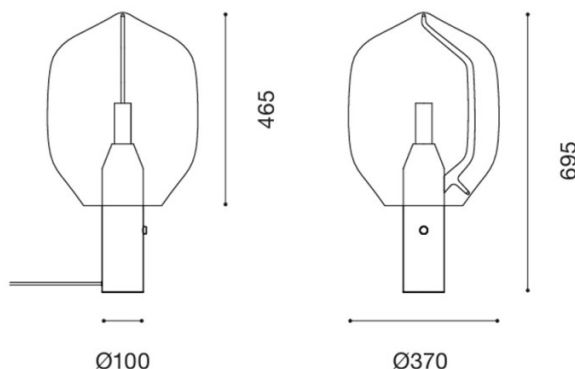

An internal diffuser softens the light, creating an ambient glow, while giving the Lighthouse the appearance of a traditional lantern. An integrated turn dial dimmable switch allows the user to adjust the intensity of light to suit any environment. The Lighthouse Table/ Floor Lamp provides a sturdy, sculptural element to any room, and is well-suited to contemporary living rooms or adding ambient lighting to a bedroom.

PRODUCT SPECIFICATION

Light Source: 8.6W, 2700K, 600 Lumens

IP Code: 20

Dimming: Integrated dimmer on the product.

Dimensions: Shade: Ø37cm
Height: 69.5cm
Base: Ø10cm
Cable Length: 150cm

For all sales and technical enquiries, please contact: