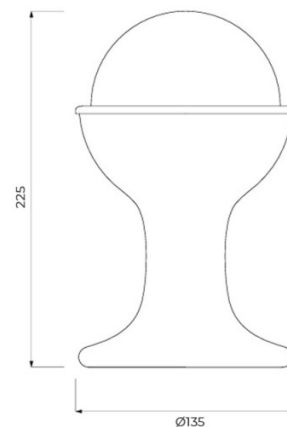

PRODUCT SPECIFICATION

Light Source: 1.8W, 2700K, 144 Lumens

IP Code: 20

Dimming: Integrated dimmer on the product.

Dimensions: Ø13.5cm
Height: 22.5cm

For all sales and technical enquiries, please contact:

+44 (0)114 263 4266