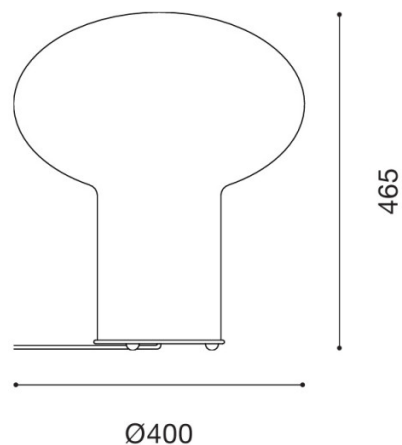

## PRODUCT SPECIFICATION

**Light Source:** 7W, 2700K, 600 Lumens

**IP Code:** 20

**Dimming:** Integrated dimmer included on cable.

**Dimensions:** Ø40cm  
Height: 46.5cm  
Cable Length: 150cm

**For all sales and technical enquiries, please contact:**