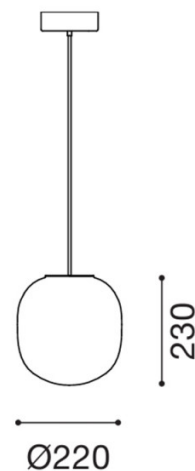

PRODUCT SPECIFICATION

Light Source: 1 x Max 15W E27 LED (Excluded)

IP Code: 20

Dimming: Dimmable via mains phase dimming.

Dimensions: Ø22cm
Height: 23cm
Cable Length: 200cm

For all sales and technical enquiries, please contact: