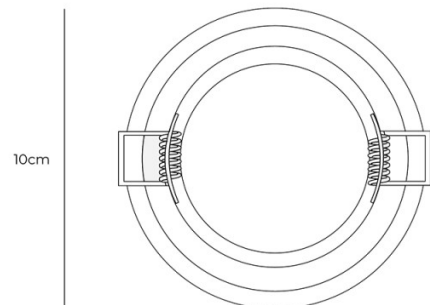

### Astro Minima Pro Round Adjustable LED Recessed Light

The Astro Minima Pro Round Adjustable LED Recessed Light is a minimalistic luminaire that provides direct but glare-free illumination. This recessed light allows you to easily direct the glow to where it is needed most, and the three beam angle options allow you to further personalise the output. Available in either a matt black or matt white finish, the Minima Pro Round Adjustable Recessed Light can adapt to a variety of interiors.

## PRODUCT SPECIFICATION

- Light Source:** 10.3W, 3000K, 1872 Lumens
- IP Code:** 20
- Dimming:** Dimmable via mains phase dimming.
- Dimensions:** Ø10cm  
Recess Depth: 15cm

**For all sales and technical enquiries, please contact:**