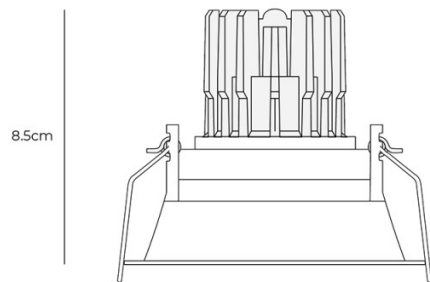

### Astro Minima Pro Round Adjustable LED Recessed Light

The Astro Minima Pro Round Adjustable LED Recessed Light is a minimalistic luminaire that provides direct but glare-free illumination. This recessed light allows you to easily direct the glow to where it is needed most, and the three beam angle options allow you to further personalise the output. Available in either a matt black or matt white finish, the Minima Pro Round Adjustable Recessed Light can adapt to a variety of interiors.

The Astro Minima Pro is equipped with a removable inner bezel, allowing easy access to the driver and electrical connections without the need to remove the entire downlight, effectively preventing accidental damage to the ceiling. Minima Pro Round Adjustable also offers certified fire protection of 30 or 90 minutes when installed in fire-rated solid joist ceilings, and 30 minutes in fire-rated metal web and I-Joist constructions.

## PRODUCT SPECIFICATION

- Light Source:** 10.3W, 3000K, 1872 Lumens
- IP Code:** 20
- Dimming:** Dimmable via mains phase dimming.
- Dimensions:** Ø10cm  
Recess Depth: 15cm

**For all sales and technical enquiries, please contact:**