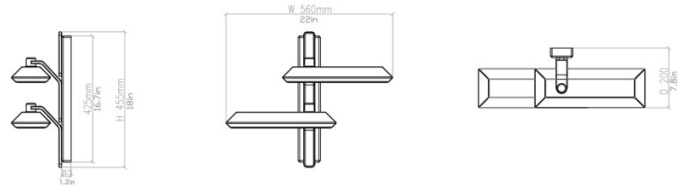

Dimensions: Height: 45.5cm
Width: 56cm
Depth: 20cm

For all sales and technical enquiries, please contact:

+44 (0)114 263 4266

info@davidvillagelighting.co.uk

www.davidvillagelighting.co.uk