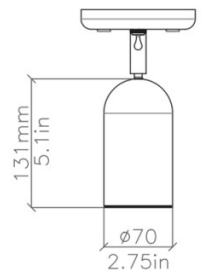

PRODUCT SPECIFICATION

Light Source: 1 x Max 6W GU10 LED (Included)

IP Code: 20

Dimming: Dimmable via Triac dimming.

Dimensions: Height: 20cm
Width: 7cm
Wall Plate: Ø11.6cm

SIDE VIEW

TOP VIEW

For all sales and technical enquiries, please contact: