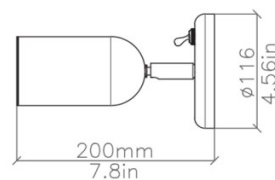

PRODUCT SPECIFICATION

Light Source: 1 x Max 6W GU10 LED (Included)

IP Code: 20

Dimming: Dimmable via Triac dimming.

Dimensions: Height: 20cm
Width: 7cm
Wall Plate: Ø11.6cm

SIDE VIEW

TOP VIEW

For all sales and technical enquiries, please contact: