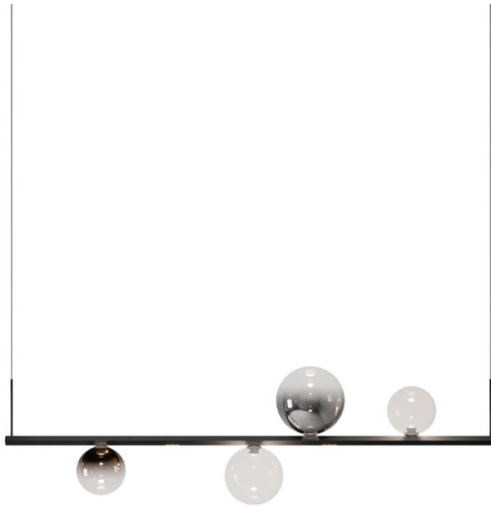

These mouth-blown glass forms appear to delicately balance on the slender form of the Lodes Random Stick, creating an elegant and graceful silhouette, and are available in a range of finishes, which can be mixed in numerous combinations to suit your style or décor. The linear structure is also available in a choice of glossy black, matte white, and glossy gold. The freedom to create multiple lighting effects adds a playful touch to the design and highlights the random aspect of this collection.

Available in two sizes, the short linear holds four diffusers, perfect for displaying over a dining room table or desk. The long linear holds six diffusers, making it well-suited to larger spaces such as over a long cocktail bar or creating a dynamic display in retail settings.

PRODUCT SPECIFICATION

Light Source:	Short: 10W, 3000K, 1600 Lumens Long: 15W, 3000K, 2400 Lumens
IP Code:	20
Dimming:	Dimmable via Triac dimming.
Dimensions: Short	Width: 100cm Stick Height: 2cm Drop Height: 400cm Diffusers: 2 x Ø10cm, Ø12cm & Ø14cm
Long	Width: 150cm Stick Height: 2cm Drop Height: 400cm Diffusers: 2 x Ø10cm, Ø12cm, Ø14cm & 2 x Ø18cm