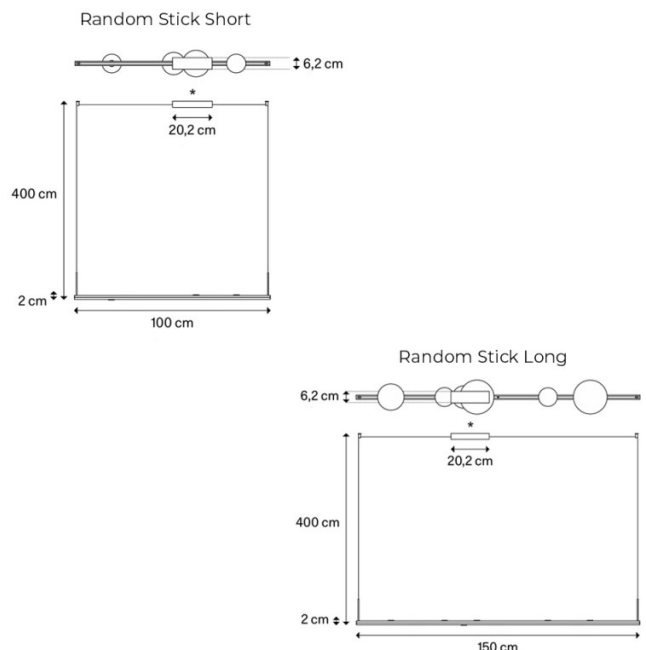

Available in two sizes, the short linear holds four diffusers, perfect for displaying over a dining room table or desk. The long linear holds six diffusers, making it well-suited to larger spaces such as over a long cocktail bar or creating a dynamic display in retail settings.

## PRODUCT SPECIFICATION

<b>Light Source:</b>	<b>Short:</b> 10W, 3000K, 1600 Lumens <b>Long:</b> 15W, 3000K, 2400 Lumens
<b>IP Code:</b>	20
<b>Dimming:</b>	Dimmable via Triac dimming.
<b>Dimensions: Short</b>	Width: 100cm Stick Height: 2cm Drop Height: 400cm Diffusers: 2 x Ø10cm, Ø12cm & Ø14cm
<b>Long</b>	Width: 150cm Stick Height: 2cm Drop Height: 400cm Diffusers: 2 x Ø10cm, Ø12cm, Ø14cm & 2 x Ø18cm