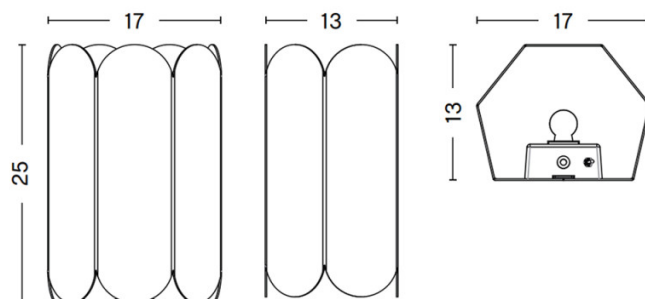

HAY

HAY Arcs Wall Light

LA10452/W

SOURCE: <https://www.davidvillagelighting.co.uk/product/HAY-Arcs-Wall-Light/10002320>

PRODUCT DESCRIPTION

Designer: Muller Van Severen

HAY Arcs Wall Light

An eye-catching design by Belgian duo Muller Van Severen, the HAY Arcs Wall Light provides a soft, ambient up-and-down light that plays with shapes and shadows. Forming a continuous chain of curved arches, the Arcs Wall Light boasts an elegant scalloped silhouette and is available in four bold contemporary finishes. The hidden light source casts a warm glow along the wall, not only generating an inviting atmosphere but also creating an interesting lighting pattern along the surface.

The HAY Arcs Wall Light comes in two versions: either as a hardwired sconce or with a cable and plug, both offering different dimming capabilities but still utilising the same iconic form and lighting output. The different mounting solutions give the lamp a versatile quality, making it suitable for corridors and large spaces, as well as a bedside lamp or in a reading nook.

PRODUCT SPECIFICATION

- Light Source:** **Cable & Plug:** 1 x Max 8W E14 LED (Excluded)  
**Hardwired:** 1 x Max 8W E14 LED Dimmable (Excluded)
- IP Code:** 20
- Dimming:** **Cable & Plug:** In-line on/off switch on the cable.  
**Hardwired:** Dimmable via mains phase dimming.
- Dimensions:** Height: 25cm  
Width: 17cm  
Depth: 13cm  
Cable Length (for cable & plug version): 300cm