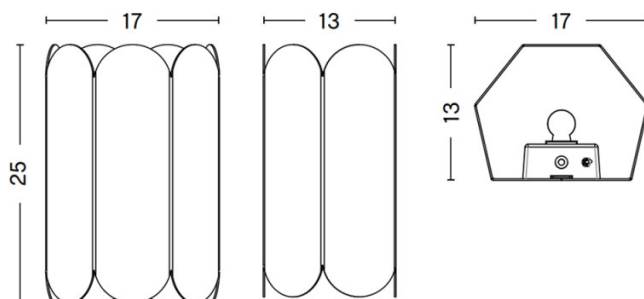

HAY

HAY Arcs Wall Light

LA10452/W

SOURCE: <https://www.davidvillagelighting.co.uk/product/HAY-Arcs-Wall-Light/10002320>

PRODUCT DESCRIPTION

Designer: Muller Van Severen

HAY Arcs Wall Light

An eye-catching design by Belgian duo Muller Van Severen, the HAY Arcs Wall Light provides a soft, ambient up-and-down light that plays with shapes and shadows. Forming a continuous chain of curved arches, the Arcs Wall Light boasts an elegant scalloped silhouette and is available in four bold contemporary finishes. The hidden light source casts a warm glow along the wall, not only generating an inviting atmosphere but also creating an interesting lighting pattern along the surface.

The HAY Arcs Wall Light comes in two versions: either as a hardwired sconce or with a cable and plug, both offering different dimming capabilities but still utilising the same iconic form and lighting output. The different mounting solutions give the lamp a versatile quality, making it suitable for corridors and large spaces, as well as a bedside lamp or in a reading nook.

PRODUCT SPECIFICATION

- Light Source:** **Cable & Plug:** 1 x Max 8W E14 LED (excluded)
Hardwired: 1 x Max 8W E14 LED Dimmable (excluded)
- IP Code:** 20
- Dimming:** **Cable & Plug:** In-line on/off switch on the cable.
Hardwired: Dimmable via mains phase dimming.
- Dimensions:** Height: 25cm
Width: 17cm
Depth: 13cm
Cable Length (for cable & plug version): 300cm