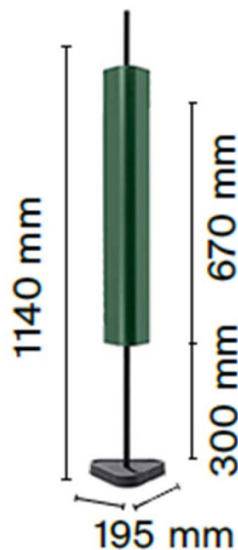

Flos Emi LED Table Lamp

BRAND NEW, OVERSTOCKED, ORIGINAL PACKAGING.
1 x Off White Available.

A 2024 addition to the brand's collection, the Flos Emi LED Table Lamp was designed by Erwan Bouroullec and consists of a triangular cylinder housing three LED modules. These modules are concealed within the structure, producing a reflected plight and downlight that can be easily controlled via an integrated dimmer. Appearing to be speared onto the slender central point, Emi is kept sturdy via a triangular base, ensuring full functionality whilst remaining true to its design.

The minimalistic yet unique design comes in a range of neutral and earthy finishes, allowing Emi to adapt to a range of personal styles in almost any contemporary interior. The Emi LED Table Lamp by Flos softly illuminates the surrounding space and provides a calming ambience, it makes a statement no matter where it's displayed and cannot be used individually or alongside the [Flos Emi Floor Lamp](#).

PRODUCT SPECIFICATION

Light Source: 12.5W, 3000K, 1116 Lumens

IP Code: 20

Dimming: Integrated dimmer on product.

Dimensions: Base Length: 19.5cm
Height: 67cm
Stem: 30cm
Cable Length: 250cm

For all sales and technical enquiries, please contact: