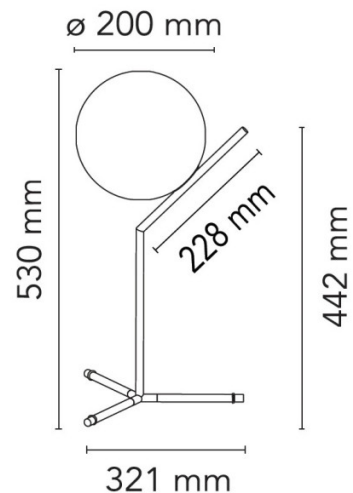

A compatible [Flos 9W LED E14 T28 Dimmable Bulb](#) can be purchased separately.

PRODUCT SPECIFICATION

Light Source: 1 x Max 9W LED E14 T28 (excluded)

IP Code: 20

Dimming: In-line dimmer included on cable.

Dimensions: Shade: Ø20cm
 Height: 53cm
 Width: 32.1cm

For all sales and technical enquiries, please contact:

+44 (0)114 263 4266

info@davidvillagelighting.co.uk

www.davidvillagelighting.co.uk