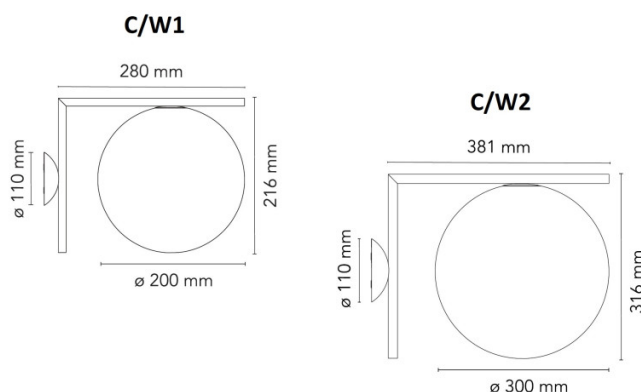

A compatible [Flos bulb](#) can be purchased separately. Please check individual bulb pages for product compatibility.

PRODUCT SPECIFICATION

Light Source: **C/W1:** 1 x Max 9W E14 LED T28 (excluded)
C/W2: 1 x Max 18W E27 LED T38 (excluded)

IP Code: 20

Dimming: Dimmable via mains phase dimming.

Dimensions: C/W1:
 Shade: Ø20cm
 Height: 21.6cm
 Depth: 28cm
 Base: Ø11cm

C/W2:
 Shade: Ø30cm
 Height: 31.6cm
 Depth: 38.1cm
 Base: Ø11cm

For all sales and technical enquiries, please contact: