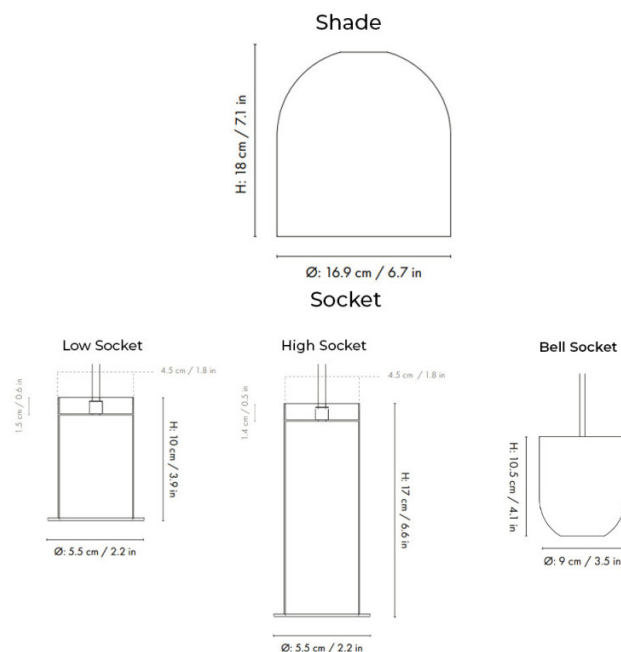

Please note, this product is also available in a [Low Socket version](#), a [High Socket version](#), a [Bell Socket version](#) and a [Opal Shade version](#).

PRODUCT SPECIFICATION

Light Source: 1 x Max 13W LED E27 (Excluded)

IP Code: 20

Dimming: Dimmable via mains phase dimming.

Dimensions: **Low Socket:**

Socket Height: 10cm
Socket: Ø5.5cm

High Socket:

Socket Height: 17cm
Socket: Ø5.5cm

Bell Socket:

Socket Height: 10.5cm
Socket: Ø9cm

Shade Height: 18cm
Shade: Ø16.9cm

Cable Length: 300cm

For all sales and technical enquiries, please contact:

+44 (0)114 263 4266

info@davidvillagelighting.co.uk

www.davidvillagelighting.co.uk