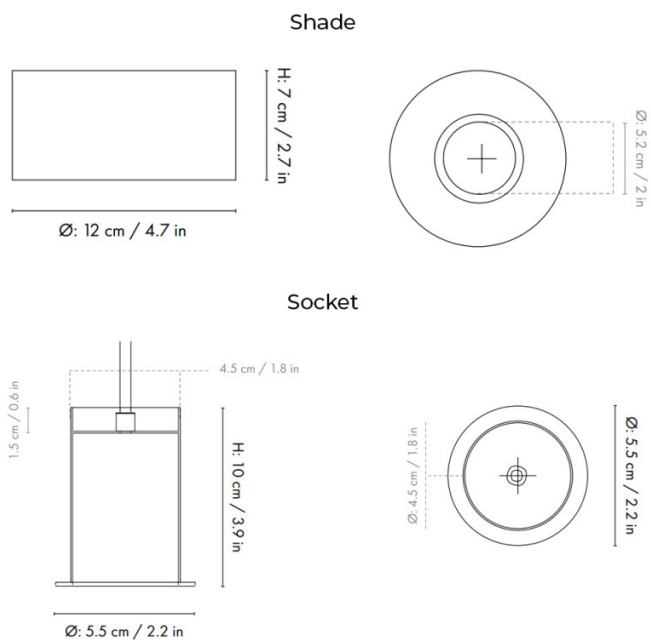

Please note, this product is also available in a [High Socket version](#), a [Bell Socket version](#) and a [Brass Shade version](#).

PRODUCT SPECIFICATION

Light Source: 1 x Max 13W LED E27 (Excluded)

IP Code: 20

Dimming: Dimmable via mains phase dimming.

Dimensions: Socket Height: 10cm
 Socket: Ø5.5cm
 Shade Height: 7cm
 Shade: Ø12cm

Cable Length: 300cm

For all sales and technical enquiries, please contact:

+44 (0)114 263 4266