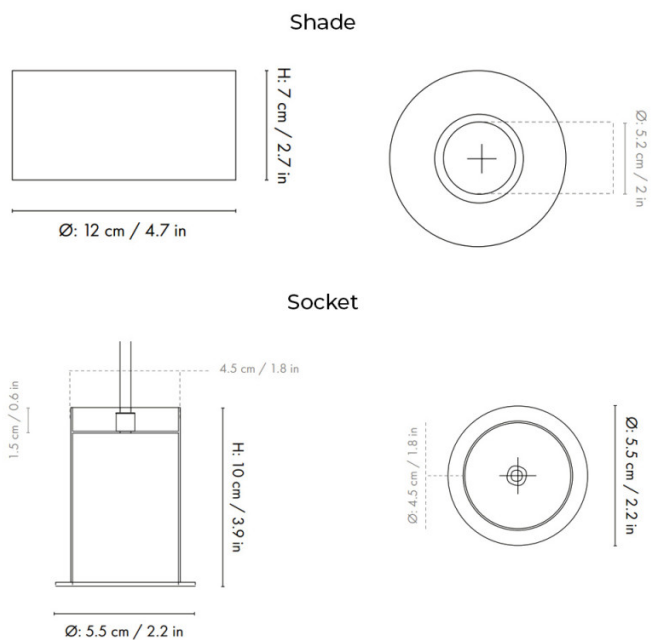

PRODUCT SPECIFICATION

- **Light Source:** 1 x Max 13W LED E27 (Excluded)
- **IP Code:** 20
- **Dimming:** Dimmable via mains phase dimming.
- **Dimensions:** Socket Height: 10cm
  Socket: Ø5.5cm
  Shade Height: 7cm
  Shade: Ø12cm

  Cable Length: 300cm