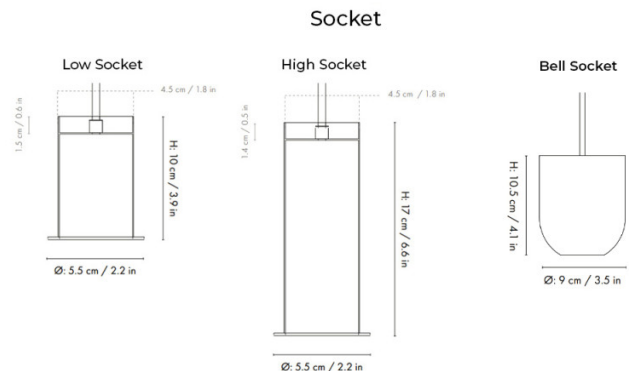

IP Code: 20

Dimming: Dimmable via mains phase dimming.

Dimensions: **Low Socket:**

Socket Height: 10cm
Socket: Ø5.5cm

High Socket:

Socket Height: 17cm
Socket: Ø5.5cm

Bell Socket:

Socket Height: 10.5cm
Socket: Ø9cm

Shade Height: 7cm
Shade: Ø20cm

Cable Length: 300cm

For all sales and technical enquiries, please contact:

+44 (0)114 263 4266

info@davidvillagelighting.co.uk

www.davidvillagelighting.co.uk