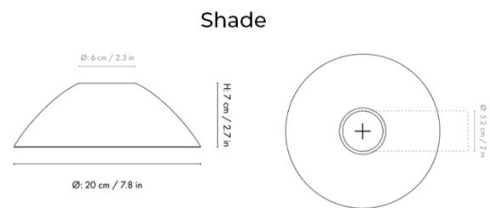

IP Code: 20

Dimming: Dimmable via mains phase dimming.

Dimensions: **Low Socket:**

Socket Height: 10cm
Socket: Ø5.5cm

High Socket:

Socket Height: 17cm
Socket: Ø5.5cm

Bell Socket:

Socket Height: 10.5cm
Socket: Ø9cm

Shade Height: 7cm
Shade: Ø20cm

Cable Length: 300cm

For all sales and technical enquiries, please contact:

+44 (0)114 263 4266

info@davidvillagelighting.co.uk

www.davidvillagelighting.co.uk