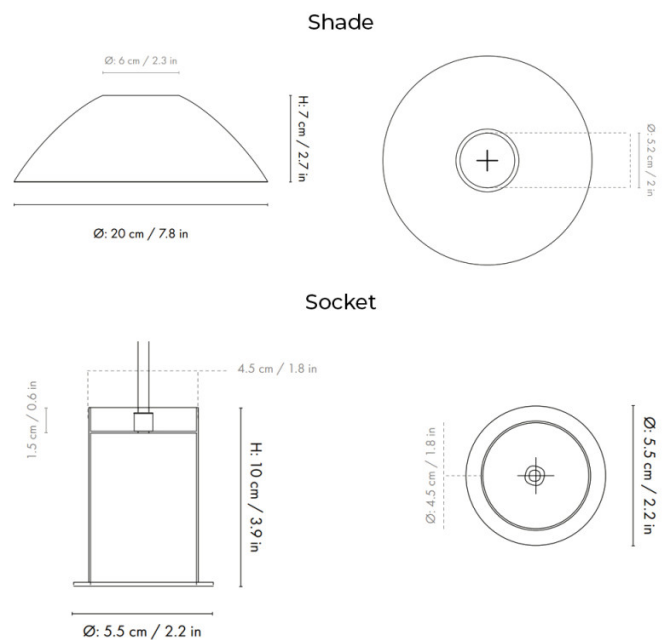

PRODUCT SPECIFICATION

- **Light Source:** 1 x Max 13W LED E27 (Excluded)
- **IP Code:** 20
- **Dimming:** Dimmable via mains phase dimming.
- **Dimensions:** Socket Height: 10cm
  Socket: Ø5.5cm
  Shade Height: 7cm
  Shade: Ø20cm

  Cable Length: 300cm