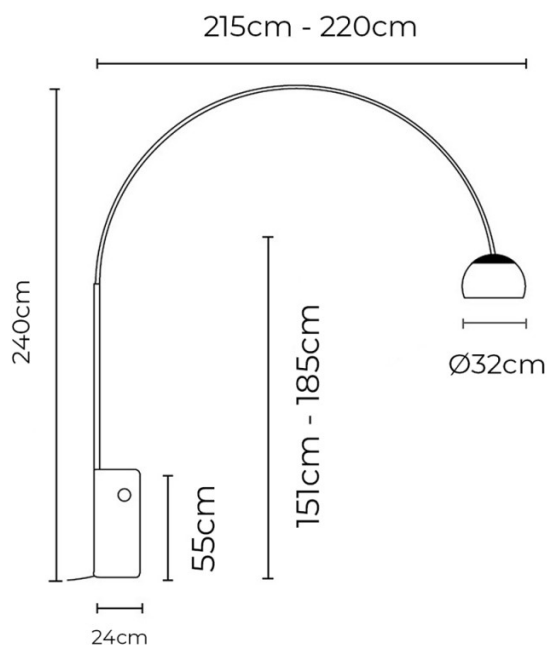

PRODUCT SPECIFICATION

Light Source: 1 x Max 11W E27 LED (Included)

IP Code: 20

Dimming: In-line on/off switch included on the cable.

Dimensions: Shade: Ø32cm
Height: 240cm
Width: 220cm
Base Width: 24cm
Base Height: 55cm
Cable Length: 250cm