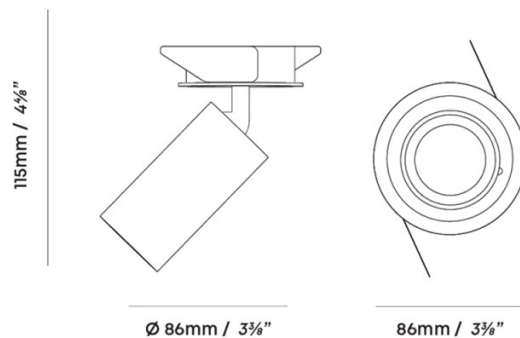

The Tala Core Recessed Spotlight is a versatile and adaptable lighting fixture, designed to provide gallery-grade illumination for both residential and commercial interiors. Featuring an adjustable head with a 90-360-degree rotation, this recessed fixture allows for precise directional lighting, making it ideal for accentuating artwork, architectural details, or key areas within a room. With its minimalist white powder-coated aluminium finish, the Core Spotlight blends seamlessly into ceilings, maintaining a discreet yet highly functional presence.

Dimming: Dimmable via mains phase dimming.

Dimensions: Height: 11.5cm
Fixture: Ø8.6cm

For all sales and technical enquiries, please contact:

+44 (0)114 263 4266

info@davidvillagelighting.co.uk

www.davidvillagelighting.co.uk