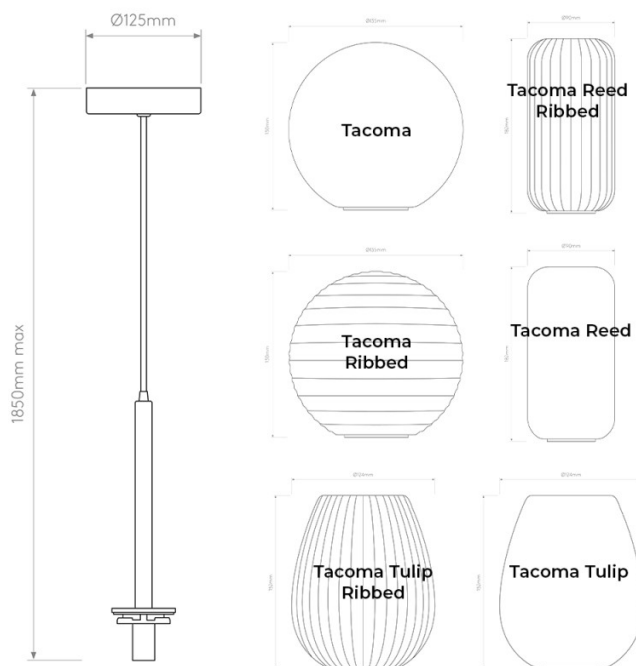

astro

Astro Tacoma Pendant

LA11196

SOURCE: <https://www.davidvillagelighting.co.uk/product/Astro-Tacoma-Pendant/10002237>

PRODUCT DESCRIPTION

Designer: Astro Design Team

Astro Tacoma Pendant Light

Astro Tacoma Pendant is a ceiling-mounted pendant with a minimalist cylindrical shape, a contemporary flexi cable system, and an IP44 rating for bathroom use.

PRODUCT SPECIFICATION

Light Source: 1 x Max 25W G9 (Excluded)

IP Code: 44

Dimming: Dimmable via mains phase dimming.

Dimensions: **Structure:**

Ceiling Canopy: Ø12.5cm
Height: 185cm

Shade:

Varying dimensions please refer to the diagram.