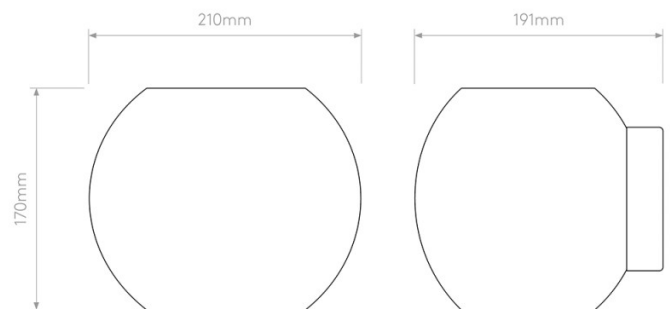

PRODUCT SPECIFICATION

Light Source: 1 x Max 60W E27 (Excluded)

IP Code: 20

Dimming: Dimmable via mains phase dimming.

Dimensions: Height: 17cm
Width: 21cm
Depth: 19.1cm

For all sales and technical enquiries, please contact: