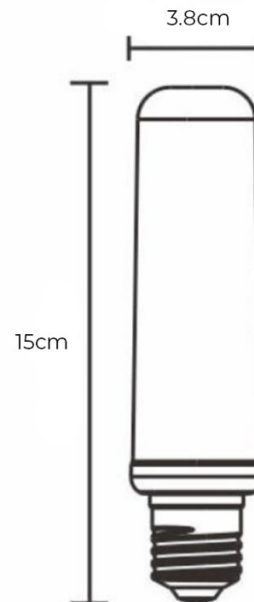

FLOS

**Flos 15W LED E27 T38  
Dimmable Bulb**

LA11187

SOURCE: <https://www.davidvillagelighting.co.uk/product/Flos-15W-LED-E27-T38-Dimmable-Bulb/10002223>

**PRODUCT DESCRIPTION**

**Flos 15W LED E27 T38 Dimmable Bulb**

**PRODUCT SPECIFICATION**

- Light Source:** 15W, 2700K, 2000 Lumens
- Dimming:** Compatible with mains phase dimming.
- Dimensions:** Width: 3.8cm  
Length: 15cm

**For all sales and technical enquiries, please contact:**