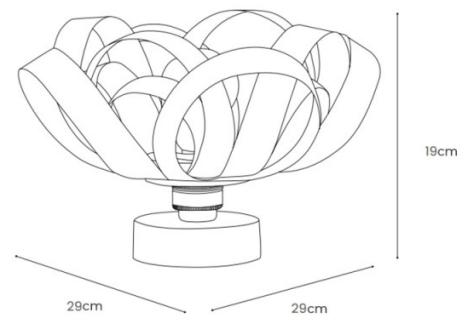

The Skipper Portable Lamp is supplied with a replaceable bulb and USB/ USB-C cable. Charge time is approximately 3-4 hours and when fully charged the battery has a life of 8 hours at maximum power. This increases to over 144 hours at low power. Hold down the integrated dimmer on the base to adjust light levels to suit your needs. The Skipper Portable provides a warm light, perfect on a bedside table or next to a sofa to add a soft and cosy ambience to the room.

## PRODUCT SPECIFICATION

**Light Source:** 1 x Max 1.5W E27 LED (Included)

**IP Code:** 20

**Dimming:** Integrated dimmer on the product.

**Dimensions:** Height: 19cm  
Width: 29cm  
Depth: 29cm

**For all sales and technical enquiries, please contact:**