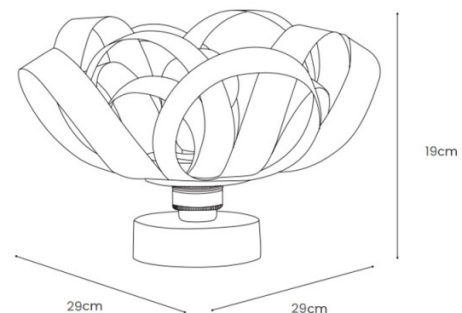

The Skipper Portable Lamp is supplied with a replaceable bulb and USB/ USB-C cable. Charge time is approximately 3-4 hours and when fully charged the battery has a life of 8 hours at maximum power. This increases to over 144 hours at low power. Hold down the integrated dimmer on the base to adjust light levels to suit your needs. The Skipper Portable provides a warm light, perfect on a bedside table or next to a sofa to add a soft and cosy ambience to the room.

PRODUCT SPECIFICATION

Light Source: 1 x Max 1.5W E27 LED (Included)

IP Code: 20

Dimming: Integrated dimmer on the product.

Dimensions: Height: 19cm
Width: 29cm
Depth: 29cm

For all sales and technical enquiries, please contact: