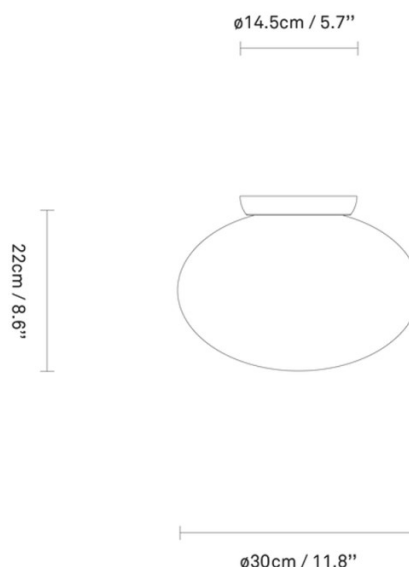

## PRODUCT SPECIFICATION

**Light Source:** 1 x Max 40W E27 (Excluded)

**IP Code:** 44

**Dimming:** Dimmable via mains phase dimming.

**Dimensions:** Height: 22cm  
Shade: Ø30cm  
Ceiling Plate: Ø14.5cm

**For all sales and technical enquiries, please contact:**