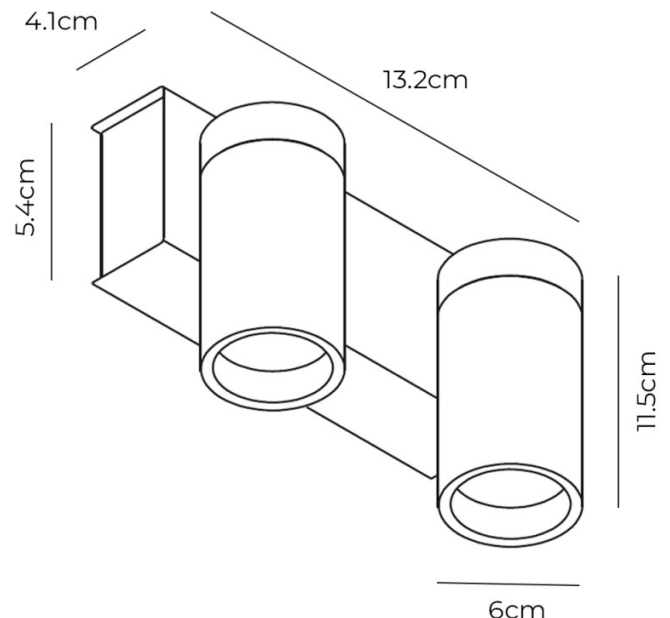

Designer: Omar Carraglia

Davide Groppi Dot 51 Dual Emission Double Spot Light

The Davide Groppi Dot 51 DE was designed by Omar Carraglia and is an evolution of the original [Davide Groppi Dot P Wall Light](#), now offering two lamp heads instead of one. Both of these lamp heads are adjustable and allow you to direct the lighting output to where you need it most. This makes the Dot Double Surface Light perfect as a task light.

PRODUCT SPECIFICATION

Light Source: 2 x Max 10W GU10 (Excluded)

IP Code: 20

Dimming: Dimmable via mains phase dimming.

Dimensions: Width: 13.2cm
Height: 11.5cm
Wall Mount Height: 5.4cm
Depth: 4.1cm

For all sales and technical enquiries, please contact: