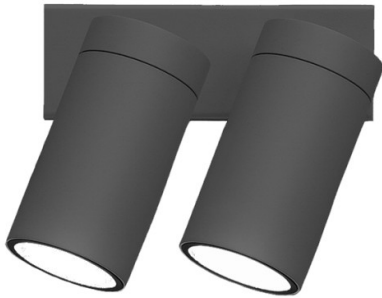

davide groppi

Davide Groppi Dot 51 DE Surface Double Spot Light

LA11158/DE

SOURCE: <https://www.davidvillagelighting.co.uk/product/Davide-Groppi-Dot-51-DE-Surface-Double-Spot-Light/10002176>

PRODUCT DESCRIPTION

Designer: Omar Carraglia

Davide Groppi Dot 51 Dual Emission Double Spot Light

The Davide Groppi Dot 51 DE was designed by Omar Carraglia and is an evolution of the original [Davide Groppi Dot P Wall Light](#), now offering two lamp heads instead of one. Both of these lamp heads are adjustable and allow you to direct the lighting output to where you need it most. This makes the Dot Double Surface Light perfect as a task light.

The Dot DE Surface Light is available in either a Matt Black or Matt White finish, and the lamp is entirely structured in painted metal. A luminaire designed to offer superior performance, the Dot is perfect for residential and commercial interiors, especially in home offices, kitchens, bedrooms, hotels, restaurants and libraries.

PRODUCT SPECIFICATION

Light Source: 2 x Max 10W GU10 (Excluded)

IP Code: 20

Dimming: Dimmable via mains phase dimming.

Dimensions: Width: 13.2cm
Height: 11.5cm
Wall Mount Height: 5.4cm
Depth: 4.1cm

For all sales and technical enquiries, please contact: