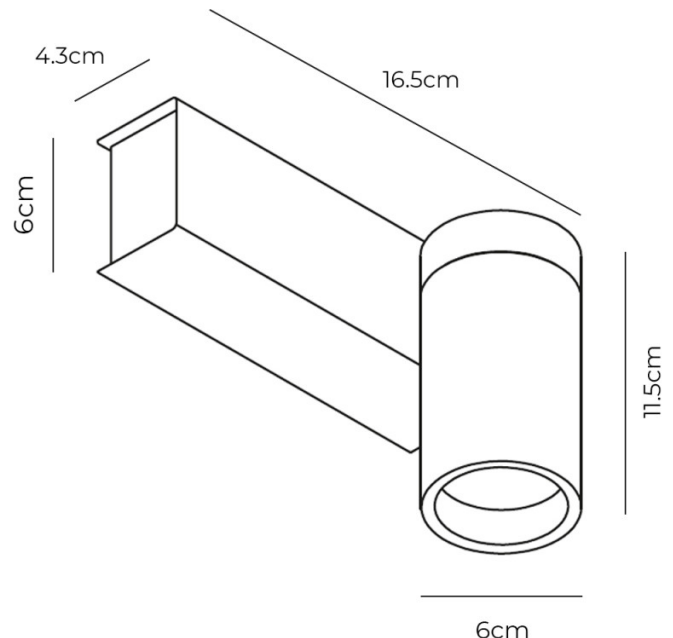

Davide Groppi Dot P 51 Surface Light

Designed by Omar Carraglia in 2015, the Davide Groppi Dot P Surface Light is an easily adjustable lighting solution that provides functional directional task lighting thanks to its orientable lamp head. The Davide Groppi Dot P is a compact lamp that will perfectly harmonise with any style and theme of interior décor.

Available in two minimalistic finishes and crafted from high-quality metal, the Dot P can be displayed in a range of interiors. This spotlight provides superior performance, and a direct and glare-free glow - making a perfect reading light or accompaniment next to your desk or bed.

PRODUCT SPECIFICATION

Light Source: 1 x Max 10W GU10 (Excluded)

IP Code: 20

Dimming: Dimmable via mains phase dimming.

Dimensions: Width: 16.5cm
Height: 11.5cm
Wall Mount Height: 6cm
Depth: 4.3cm

For all sales and technical enquiries, please contact: