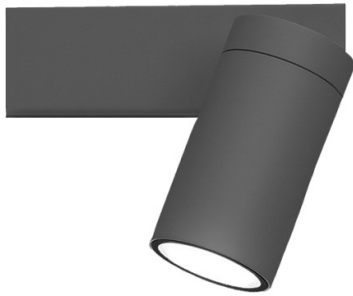

davide groppi

Davide Groppi Dot P 51 Surface Spotlight

LA11158

SOURCE: <https://www.davidvillagelighting.co.uk/product/Davide-Groppi-Dot-P-51-Surface-Spotlight/10002175>

PRODUCT DESCRIPTION

Designer: Omar Carraglia

Davide Groppi Dot P 51 Surface Light

Designed by Omar Carraglia in 2015, the Davide Groppi Dot P Surface Light is an easily adjustable lighting solution that provides functional directional task lighting thanks to its orientable lamp head. The Davide Groppi Dot P is a compact lamp that will perfectly harmonise with any style and theme of interior décor.

Available in two minimalistic finishes and crafted from high-quality metal, the Dot P can be displayed in a range of interiors. This spotlight provides superior performance, and a direct and glare-free glow - making a perfect reading light or accompaniment next to your desk or bed.

PRODUCT SPECIFICATION

Light Source: 1 x Max 10W GU10 (Excluded)

IP Code: 20

Dimming: Dimmable via mains phase dimming.

Dimensions: Width: 16.5cm
Height: 11.5cm
Wall Mount Height: 6cm
Depth: 4.3cm

For all sales and technical enquiries, please contact: