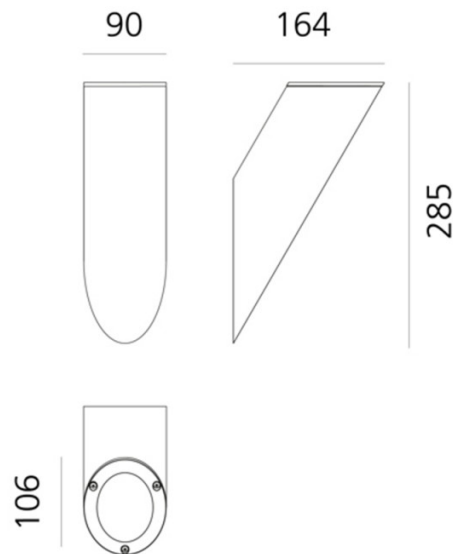

Artemide Ilio LED Wall Light is a simple yet striking wall fitting, developed from Ernesto Gismondi's original Ilio concept. In the wall lamp version, the section is slanted to allow the cylindrical body to protrude and open up the light onto the surrounding space.

Its shape offers superior efficiency while limiting direct glare, creating an indirect glow that suits a wide range of interiors. With a 3000K output, Ilio Wall provides a warm white light that can support both atmosphere and functional use.

Best suited for hallways, dining areas, kitchens, and other interior settings where indirect wall lighting can add soft ambient light with a simple architectural presence.

PRODUCT SPECIFICATION

- Light Source:** 19W, 3000K, 1740 Lumens
- IP Code:** 20
- Dimming:** Push to make/ switch dimming, dimmable using push to make switches. Please consult your electrician, additional wiring may be required on site.
- Dimensions:** Height: 28.5cm
Depth: 16.4cm
Width: 9cm