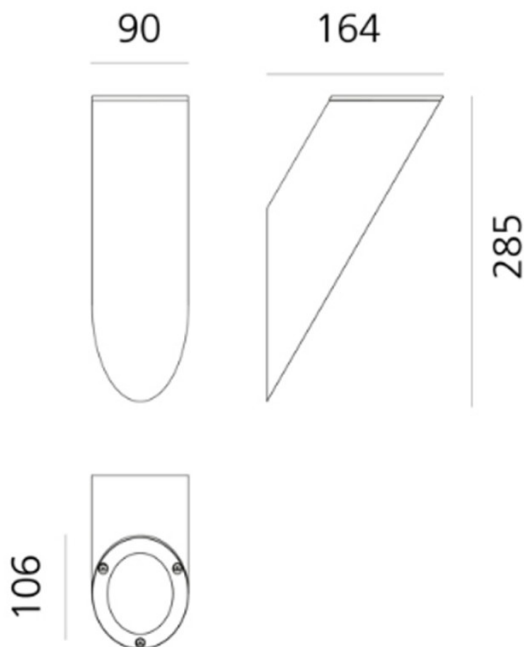

The Artemide Ilio Wall Light is an evolution of the iconic collection by Ernesto Gismondi. Its simple yet striking silhouette accommodates an optical intelligence to offer superior illumination while limiting direct glare. For this wall light, Gismondi created a slanted form to allow the cylindrical body to protrude and open up the light onto the surrounding space. This allows the lighting solution to provide a functional yet indirect glow.

PRODUCT SPECIFICATION

- Light Source:** 19W, 3000K, 1740 Lumens
- IP Code:** 20
- Dimming:** Push to make/switch dimming, dimmable using push to make switches. Please consult your electrician, additional wiring may be required.
- Dimensions:** Height: 28.5cm
Depth: 16.4cm
Width: 9cm