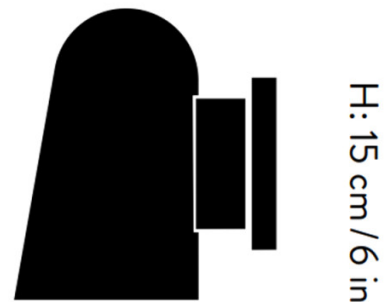

With a clear-cut glass diffuser, the Solid Wall Light provides a directional, controlled glow, ideal for highlighting architectural details, illuminating hallways, or creating a guiding pathway in outdoor settings. The optional opal glass diffuser softens the light, allowing for a more diffused, ambient effect. The IP44 rating ensures its suitability for bathrooms, covered patios, and other damp environments. Whether used in a hospitality setting, private residence, or urban exterior, this understated yet striking wall lamp embodies durability, elegance, and functional beauty.

PRODUCT SPECIFICATION

Light Source: 1 x Max 5W GU10 (Excluded)

IP Code: 44

Dimming: Non-Dimmable.

Dimensions: Height: 15cm
Width: 9.5cm
Depth: 14cm

W: 9.5 cm / 4 in

D: 14 cm / 5 in

For all sales and technical enquiries, please contact: