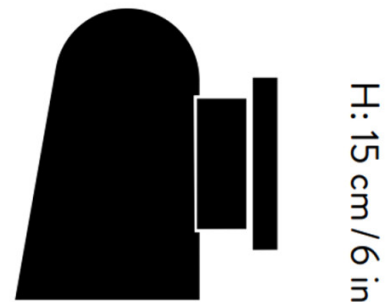

With a clear cut glass diffuser, the Solid Wall Light provides a directional, controlled glow, ideal for highlighting architectural details, illuminating hallways, or creating a guiding pathway in outdoor settings. The optional opal glass diffuser softens the light, allowing for a more diffused, ambient effect. The IP44 rating ensures its suitability for bathrooms, covered patios, and other damp environments. Whether used in a hospitality setting, private residence, or urban exterior, this understated yet striking wall lamp embodies durability, elegance, and functional beauty.

## PRODUCT SPECIFICATION

**Light Source:** 1 x Max 5W GU10 (Excluded)

**IP Code:** 44

**Dimming:** Non-Dimmable.

**Dimensions:** Height: 15cm  
Width: 9.5cm  
Depth: 14cm

W: 9.5 cm / 4 in

D: 14 cm / 5 in

**For all sales and technical enquiries, please contact:**