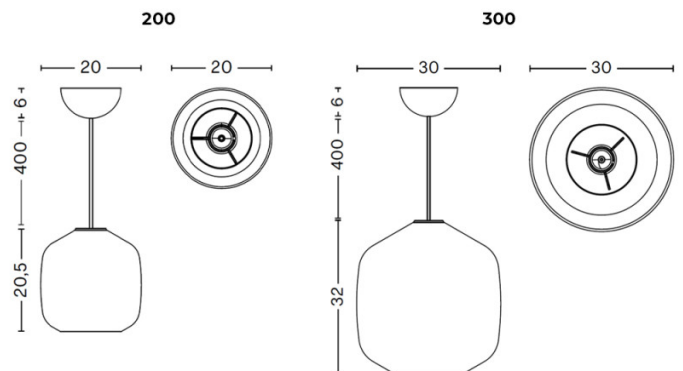

PRODUCT SPECIFICATION

Light Source: 1 x Max 15W E27 (Excluded)

IP Code: 20

Dimming: Non-Dimmable.

Dimensions: **200:**
Shade: Ø20cm
Height: 20.5cm

300:
Shade: Ø30cm
Height: 32cm

Cable Length: 400cm

For all sales and technical enquiries, please contact: