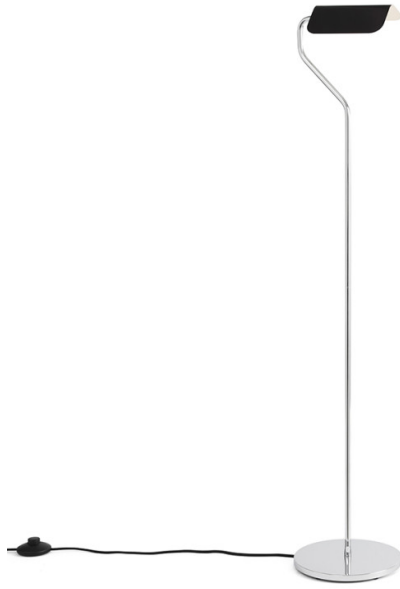

HAY

HAY Apex Floor Lamp

LA10823/FL

SOURCE: <https://www.davidvillagelighting.co.uk/product/HAY-Apex-Floor-Lamp/10002158>

PRODUCT DESCRIPTION

Designer: John Tree

HAY Apex Floor Lamp

The HAY Apex Floor Lamp is the latest addition to John Tree’s vibrant **Apex Collection**. Featuring the iconic folded steel shade, this lamp takes its design cues from classic Banker’s Lights, with a contemporary twist. The sleek chrome base supports the vibrant shade, which can rotate 360 degrees to allow full control over the direction of light. This versatility makes it suitable for a range of uses, whether as a task light for a workspace or as ambient lighting in a living room or bedroom.

With its bold colours, such as Luis Pink, Maroon Red, and Pastel Blue, the Apex Floor Lamp brings a playful and functional lighting solution to any space. The plug-and-cable system includes an integrated on/off switch, ensuring ease of use. The combination of its timeless design and practical features ensures that the Apex Floor Lamp fits seamlessly into both contemporary and classic interiors.

PRODUCT SPECIFICATION

- Light Source:** 1 x Max 8W E14 (Excluded)
- IP Code:** 20
- Dimming:** In-line on/off switch included on cable.
- Dimensions:** Width: 22cm
Height: 63.5cm
Depth: 22cm
Cable Length: 240cm