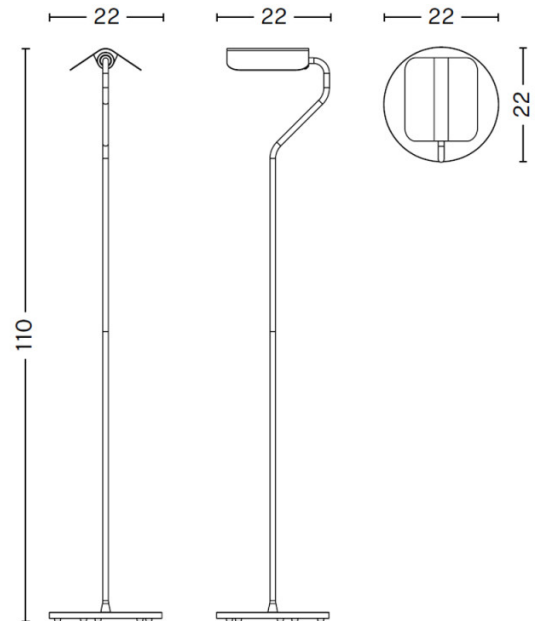

HAY

HAY Apex Floor Lamp

LA10823/FL

SOURCE: <https://www.davidvillagelighting.co.uk/product/HAY-Apex-Floor-Lamp/10002158>

PRODUCT DESCRIPTION

Designer: John Tree

HAY Apex Floor Lamp

The HAY Apex Floor Lamp is the latest addition to John Tree’s vibrant **Apex Collection**. Featuring the iconic folded steel shade, this lamp takes its design cues from classic Banker’s Lights, with a contemporary twist. The sleek chrome base supports the vibrant shade, which can rotate 360 degrees to allow full control over the direction of light. This versatility makes it suitable for a range of uses, whether as a task light for a workspace or as ambient lighting in a living room or bedroom.

PRODUCT SPECIFICATION

- Light Source:** 1 x Max 8W E14 (Excluded)
- IP Code:** 20
- Dimming:** In-line on/off switch included on cable.
- Dimensions:** Width: 22cm
Height: 63.5cm
Depth: 22cm
Cable Length: 240cm