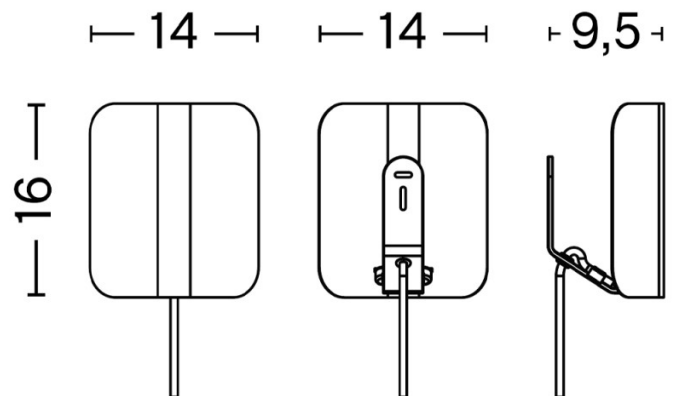

PRODUCT SPECIFICATION

Light Source: 1 x Max 8W E14 (Excluded)

IP Code: 20

Dimming: In-line on/off switch included on cable.

Dimensions: Width: 14cm
Height: 16cm
Depth: 9.5cm
Cable Length: 200cm

For all sales and technical enquiries, please contact: