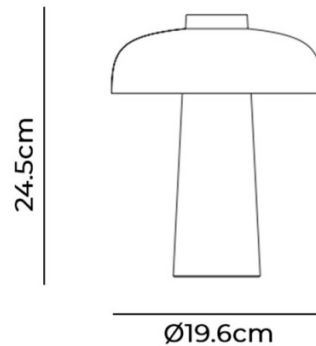

## PRODUCT SPECIFICATION

- Light Source:** 2.5W, 2700K, 125 Lumens
- IP Code:** 44
- Dimming:** Integrated dimmer on the product.
- Dimensions:** Ø19.6cm  
Height: 24.5cm  
Charging Cable Length: 100cm