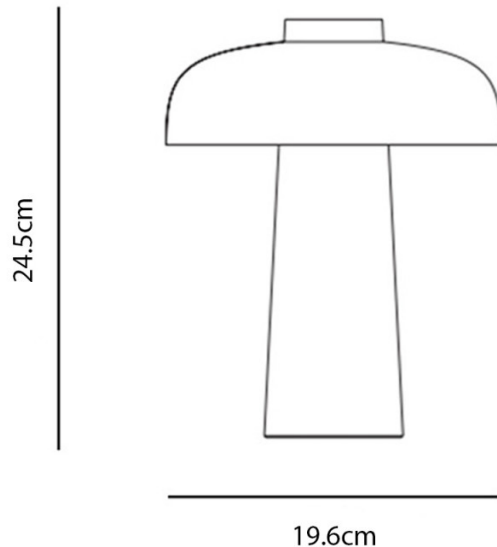

PRODUCT SPECIFICATION

- Light Source:** 2.5W, 2700K, 125 Lumens
- IP Code:** 44
- Dimming:** Integrated dimmer on the product.
- Dimensions:** Ø19.6cm
Height: 24.5cm
Charging Cable Length: 100cm

For all sales and technical enquiries, please contact: