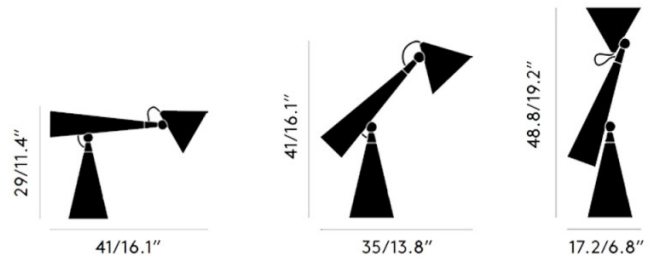

## PRODUCT SPECIFICATION

**Light Source:** 6W, 2700k, 800 Lumens

**IP Code:** 20

**Dimming:** Integrated dimmer on the product.

**Dimensions:** Height: 29cm - 48.8cm  
Depth: 17.2cm - 41cm

**For all sales and technical enquiries, please contact:**