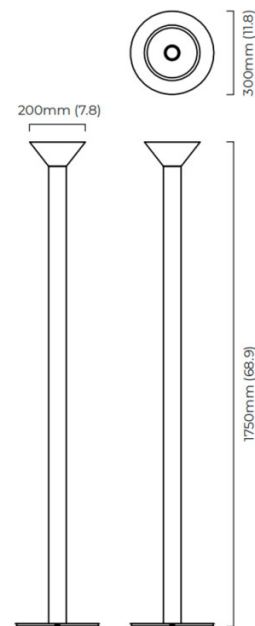

CTO Lighting Torres Floor Lamp

LA11135

SOURCE: <https://www.davidvillagelighting.co.uk/product/CTO-Lighting-Torres-Floor-Lamp/10002135>

PRODUCT DESCRIPTION

Designer: CTO Lighting

CTO Lighting Torres Floor Lamp

Standing tall and elegant, the CTO Lighting Torres Floor Lamp is the epitome of understated luxury. Inspired by the architectural grandeur of ancient towers, its sculptural conical shade complements its robust base, offering a harmonious blend of strength and refinement. Handcrafted in the UK, this lamp is available in a selection of premium finishes, including antique bronze, polished nickel, and bronze with alabaster, allowing it to suit a variety of interior styles.

Designed for versatility, the Torres Floor Lamp provides strong upward illumination, ideal for lighting ceilings and corners or creating an inviting ambience in living spaces, offices, or bedrooms. The alabaster finish diffuses light for a softer glow, while the metallic options provide a striking architectural statement. With a generous 250cm cable and inline switch, this floor lamp is a functional and stylish addition to any contemporary interior.

PRODUCT SPECIFICATION

- Light Source:** 1 x Max 9.6W GU10 LED (excluded)
- IP Code:** 20
- Dimming:** In-line on/off switch included on cable.
- Dimensions:** Width: Ø30cm
Depth: 30cm
Height: 175cm
- Cable Length: 250cm