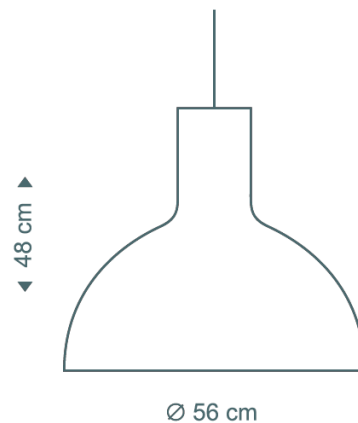

**Dimensions:** Height: 48cm  
 Width: 56cm  
 Cable length: 150cm

**For all sales and technical enquiries, please contact:**

+44 (0)114 263 4266

[info@davidvillagelighting.co.uk](mailto:info@davidvillagelighting.co.uk)