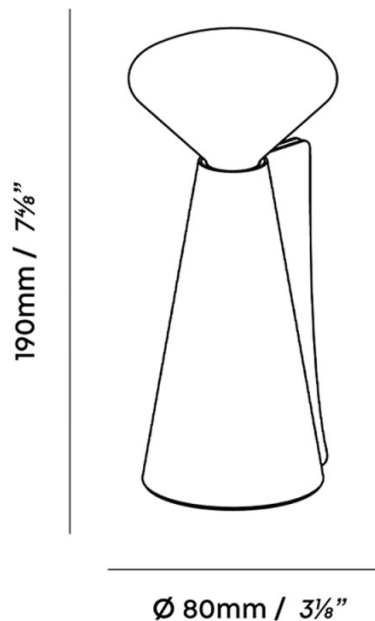

tala.

Tala Mantle Portable Lamp

LA11119

SOURCE: <https://www.davidvillagelighting.co.uk/product/Tala-Mantle-Portable-Lamp/10002090>

PRODUCT DESCRIPTION

Designer: Tala Lighting

Tala Mantle Portable Lamp

The Tala Mantle Portable Lamp was designed by the brand with the goal of replicating candlelight and creating a lighting solution that enhances the dining experience and brings people together. Mantle boasts a unique silhouette and is available in eight finishes (Granite Black, Cobalt Blue, Stone White, Posset Yellow, Peony Pink, Fields Green, Claycourt Orange, and Azure Blue), all of which are a beautiful addition to indoor and outdoor settings thanks to its IP44 rating.

This portable lamp provides an evenly diffused ambient glow that generates a calm atmosphere and also provides an integrated dimmer allowing you to further personalise the lighting output. This dimmer provides three lighting outputs depending on your needs. The slender size of the Tala Mantle and conical form allows the light to project evenly onto the table surface, while the fin-like handle and dimmer encourage easy interaction.

PRODUCT SPECIFICATION

- Light Source:** 1 x Max 8.5W E14 (included)
- IP Code:** 44
- Dimming:** Integrated dimmer on the product.
- Dimensions:** Height: 19cm
Width: 8cm
Charging Cable Length: 100cm

For all sales and technical enquiries, please contact: