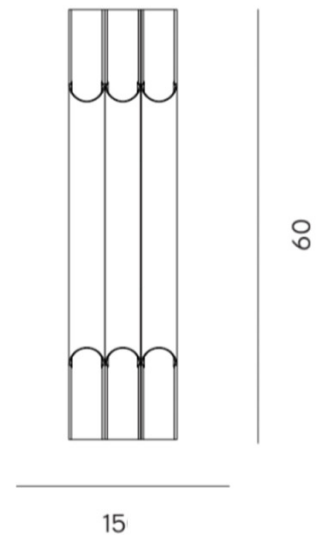

LYFA

LYFA Pan 50 III Wall Light

LA11112/50IIIWL

SOURCE: <https://www.davidvillagelighting.co.uk/product/LYFA-Pan-50-III-Wall-Light/10002064>

PRODUCT DESCRIPTION

Designer: Bent Karlby

LYFA Pan 50 III Wall Light

Designed by Danish lighting visionary Bent Karlby in 1970, the LYFA Pan 50 III Wall Light exemplifies his penchant for refined aesthetics and functional illumination. The elongated design of the Pan 50 III features a tubular form reminiscent of a pan flute, delivering an equal balance of up and downlighting. Crafted from premium anodised aluminium, this wall light is available in both aluminium and bronze finishes, providing a choice that complements a wide range of interiors.

Perfect as a standalone feature or in multiples, the Pan 50 III Wall Light creates an inviting ambience and casts a distinctive light pattern across the wall. Its subtle yet striking design pays homage to mid-century modern style, fitting seamlessly into both contemporary and classic interiors. Ideal for enhancing hallways, living spaces, or commercial areas, this light embodies LYFA's commitment to quality craftsmanship and purposeful design.

PRODUCT SPECIFICATION

- Light Source:** 6 x Max 10W LED E14 (Excluded)
- IP Code:** 20
- Dimming:** Dimmable using trailing edge dimming.
- Dimensions:** Width: 15cm
Height: 60cm

Cable Length: 300cm

For all sales and technical enquiries, please contact: