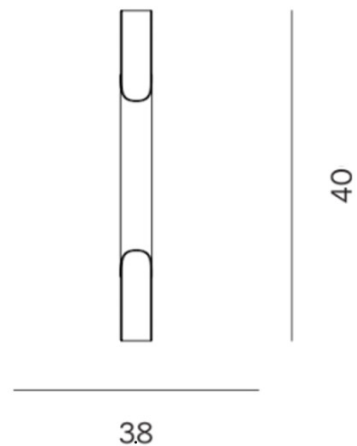

## PRODUCT SPECIFICATION

**Light Source:** 2 x Max 28W G9 (Excluded)

**IP Code:** 20

**Dimming:** Dimmable using trailing edge dimming.

**Dimensions:** Width: 3.8cm  
Height: 40cm

Cable Length: 300cm

**For all sales and technical enquiries, please contact:**