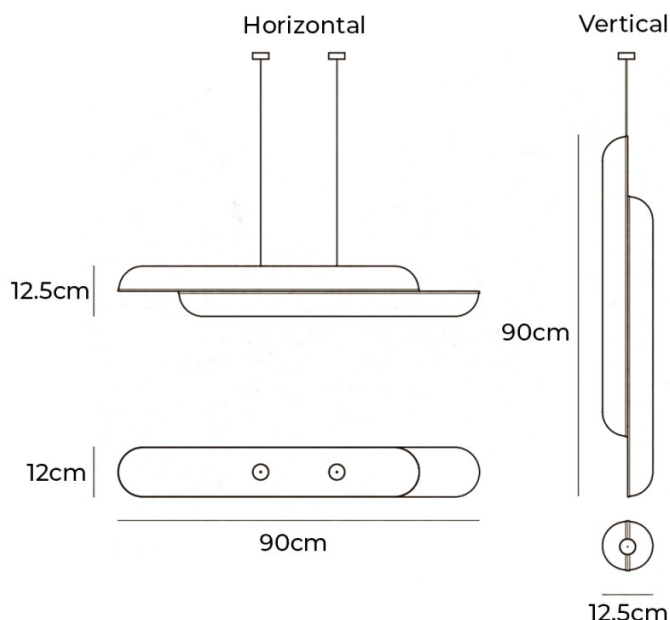

Lee Broom Alchemist Gemini LED Suspension

Inspired by the astrological sign of Gemini and ancient alchemical symbols, the Gemini Suspension is an elegant light fixture featuring two opposing halves that connect asymmetrically. Available in both horizontal and vertical configurations, this piece offers versatile placement and striking design. The brushed brass fascia complements the illuminated opal acrylic capsule, creating a balanced, linear form that adds a touch of sophistication to any space.

PRODUCT SPECIFICATION

Light Source: 40W, 2700K, 6500 Lumens

IP Code: 20

Dimming: Dimmable via Triac dimming.

Dimensions: Horizontal:
Height: 12.5cm
Width: 12.5cm
Length: 90cm

Vertical:
Height: 90cm
Width: 12.5cm

Canopy:
Diameter: 12cm
Height: 5cm

Cable length: Max 300cm (adjustable)

For all sales and technical enquiries, please contact:

+44 (0)114 263 4266

info@davidvillagelighting.co.uk

www.davidvillagelighting.co.uk