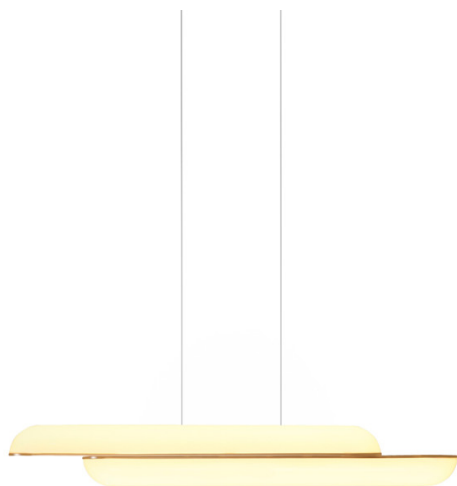

LEE BROOM

Lee Broom Alchemist Gemini LED Suspension

LA11100/GS

SOURCE: <https://www.davidvillagelighting.co.uk/product/Lee-Broom-Alchemist-Gemini-LED-Suspension/10002044>

PRODUCT DESCRIPTION

Designer: Lee Broom

Lee Broom Alchemist Gemini LED Suspension

Inspired by the astrological sign of Gemini and ancient alchemical symbols, the Gemini Suspension is an elegant light fixture featuring two opposing halves that connect asymmetrically. Available in both horizontal and vertical configurations, this piece offers versatile placement and striking design. The brushed brass fascia complements the illuminated opal acrylic capsule, creating a balanced, linear form that adds a touch of sophistication to any space.

Whether installed as a single fixture or in multiples to create a constellation of light, the Gemini Suspension embodies the balance and beauty of celestial design, making it a standout in residential or commercial interiors.

PRODUCT SPECIFICATION

Light Source: 40W, 2700K, 6500 Lumens

IP Code: 20

Dimming: Dimmable via Triac dimming.

Dimensions: Horizontal:
Height: 12.5cm
Width: 12.5cm
Length: 90cm

Vertical:
Height: 90cm
Width: 12.5cm