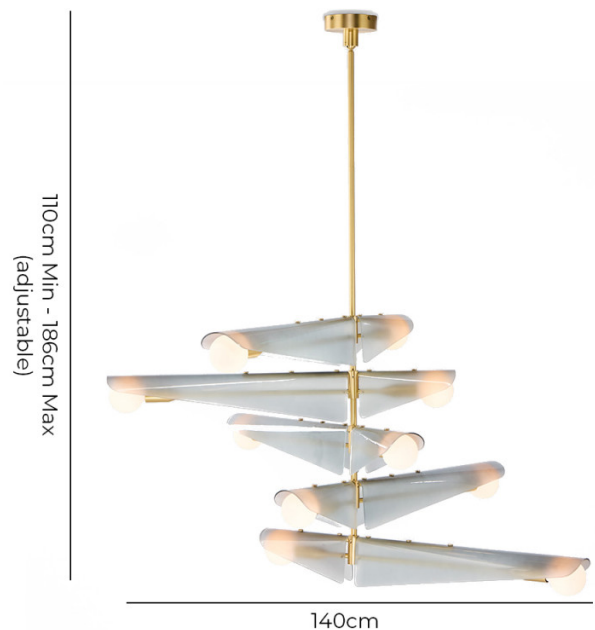

# Tala Sycamore Chandelier 5 Tier

LA11088/FT

SOURCE: <https://www.davidvillagelighting.co.uk/product/Tala-Sycamore-Chandelier-5-Tier/10002022>

### Tala Sycamore Chandelier 5 Tier

Designed by Tala's own in-house design team, inspired by the graceful flight of sycamore seeds, the Sycamore 5-Tier Chandelier from Tala brings natural beauty into your interior. The cascading layers of glass wings curve elegantly over a brass frame, capturing the seed's delicate translucence. Available in two colourways, Dusk Pink and Dawn Grey, with Tala's own Sphere III dim-to-warm bulbs (included) this chandelier casts a warm, ambient glow that is both functional and aesthetically stunning.

The chandelier is height-adjustable, allowing you to create the perfect fit for any space, from high ceilings to more intimate settings. Whether suspended over a dining table, living space, or hallway, the Sycamore 5-Tier makes a striking statement with its nature-inspired design and expert craftsmanship.

## PRODUCT SPECIFICATION

- Light Source:** 10 x Max 60W E27 LED Tala Sphere III Dim to Warm Bulb (Included)
- IP Code:** 20
- Dimming:** Dimmable via mains phase dimming.
- Dimensions: Chandelier:**
  - Height: 110cm-186cm (adjustable)
  - Extendable up to 417cm with additional rods (sold separately)
  - Width: 140cm
- Ceiling Rose:**
  - Width: Ø15cm
  - Height: 4cm
- Supplied Electrical Cable Length: 5m