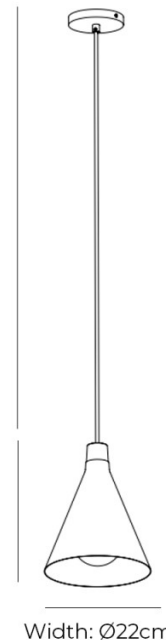

PRODUCT SPECIFICATION

Light Source: 1 x Max 60W E27 LED Tala Sphere III Dim to Warm Bulb (Included)

IP Code: 20

Dimming: Dimmable via mains phase dimming.

Dimensions: Pendant:
Width: Ø22cm
Height: 23cm

Canopy:
Width: Ø11cm
Height: 2.8cm

Bulb:
Width: Ø10cm
Height: 13.7cm

Cable length: 300cm

Cable length:
300cm

Height: 23cm