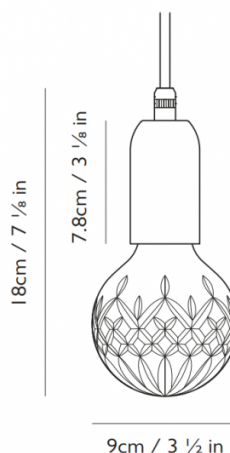

Designer: Lee Broom

Lee Broom Crystal Bulb Frosted Pendant

BRAND NEW, OVERSTOCKED, ORIGINAL PACKAGING.
7 x Frosted Crystal / Chrome Available.

Taking inspiration from the delicate craftsmanship of crystal cutting, the Lee Broom Crystal Bulb Pendant combines industrial influences with decorative qualities, transforming the everyday light bulb into a beautiful ornamental light fitting for your home. Each Crystal Bulb Pendant is handcrafted utilising traditional techniques and hand cut with a classic crystal pattern that was inspired by those found on traditional whiskey glasses and decanters.

Each pendant fitting comes with matching fabric cable and ceiling rose.

PRODUCT SPECIFICATION

Light Source:	1 x Max 2W E27 LED (included)
IP Code:	20
Dimming:	Dimmable using leading edge and trailing edge (Triac).
Dimensions:	Height: 18cm Width: 9cm Cable Length: 300cm Ceiling Plate: Ø12cm