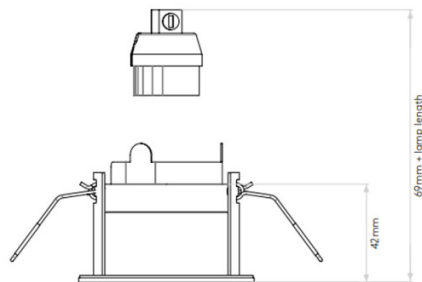

The slimline design uses special glass to keep the fitting shallow, with the lamp set back into the body to help reduce glare from the ceiling. Its Matt White finish gives the light a clean, minimal appearance once installed, making it suitable for modern interior schemes where the fitting needs to sit quietly in the ceiling.

Dimensions: Head: Ø7.5cm
 Cut Out: Ø7cm
 Product Height: 6.9cm + lamp length
 Minimum Recess Depth Required: 15cm
 Maximum Lamp Length: 5.7cm

For all sales and technical enquiries, please contact:

+44 (0)114 263 4266