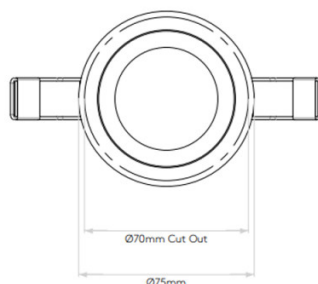

The slimline design uses special glass to keep the fitting shallow, with the lamp set back into the body to help reduce glare from the ceiling. Its Matt White finish gives the light a clean, minimal appearance once installed, making it suitable for modern interior schemes where the fitting needs to sit quietly in the ceiling.

Please Note, The Astro Pinhole is fire-rated and is not suitable for covering with thermal insulation.

PRODUCT SPECIFICATION

Light Source: 1 x Max 6W LED GU10 Dimmable (Excluded)

IP Code: 65

Dimming: Dimmable via mains phase dimming.

Dimensions: Head: Ø7.5cm
 Cut Out: Ø7cm
 Product Height: 6.9cm + lamp length
 Minimum Recess Depth Required: 15cm
 Maximum Lamp Length: 5.7cm

For all sales and technical enquiries, please contact:

+44 (0)114 263 4266