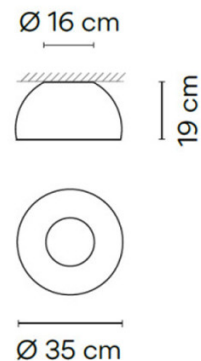

Please note, this product is also available in a larger Ø70cm version. [Contact us](#) for pricing and information.

PRODUCT SPECIFICATION

- Light Source:** 12W, 2700K, 644 Lumens
- IP Code:** 20
- Dimming:** Dimmable via 1-10V dimming systems. Please consult your electrician, additional wiring may be required on site.
- Dimensions:** Shade: Ø35cm
Height: 19cm