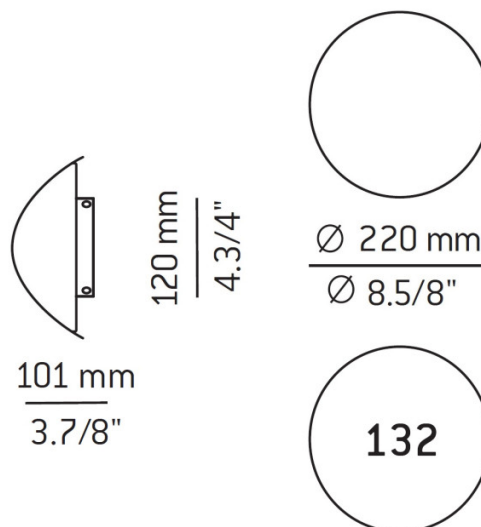

## PRODUCT SPECIFICATION

**Light Source:** 10W, 2700K, 730 Lumens

**IP Code:** 65

**Dimming:** Dimmable via Triac dimming.

**Dimensions:** Ø20cm  
Depth: 10.1cm  
Wall Base: Ø12cm

**For all sales and technical enquiries, please contact:**