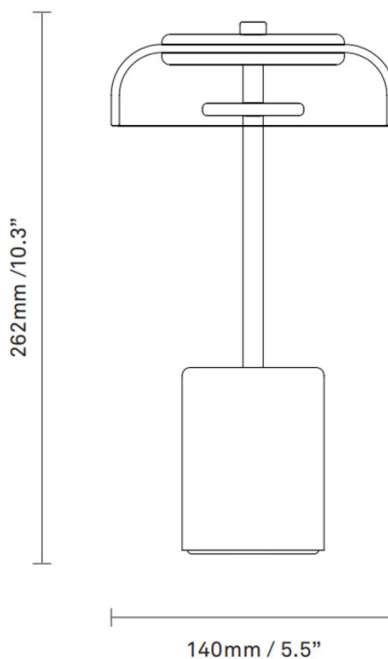

**Nuura Blossi Mini Portable Table
Lamp**

Designed by Sofie Refer, the Nuura Blossi Portable Lamp is the smallest in the collection, launched in 2024. The elegant silhouette boasts a domed silhouette with a weighted base, and the illumination shines down, reflecting off the metal for a warm and ambient glow. The lighting output can also which can also be controlled by the integrated dimmer. Utilising the same two finish options that are prominent throughout the Blossi designs, this portable lamp swaps out the glass shade for a plastic alternative - this, along with the IP65 rating allows the Blossi Mini Portable to be used in exterior settings.

PRODUCT SPECIFICATION

- Light Source:** 3W, 2700K, 230 Lumens
- IP Code:** 65
- Dimming:** Integrated dimmer on the product.
- Dimensions:** Height: 26.2cm
Width: 14cm
Charging Cable Length: 150cm

For all sales and technical enquiries, please contact: