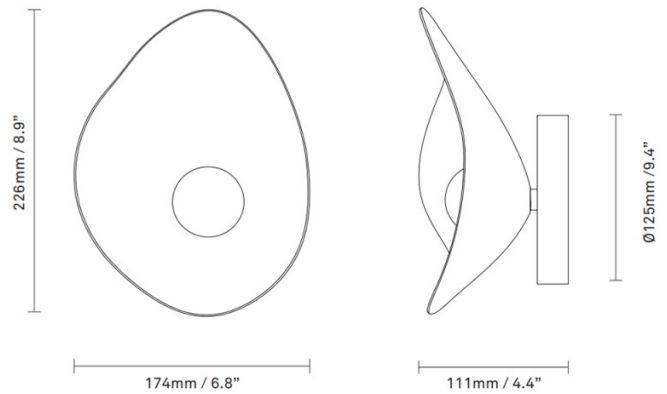

PRODUCT SPECIFICATION

Light Source: 5W, 2700K, 350 Lumens

IP Code: 20

Dimming: Dimmable via mains phase dimming.

Dimensions: Height: 22.6cm  
Width: 17.4cm  
Depth: 11.1cm

**For all sales and technical enquiries, please contact:**