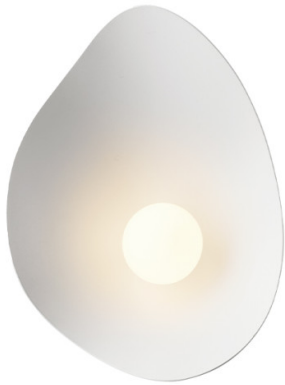

NUURA

Nuura Florii 1 LED Wall Light

LA11068/W3

SOURCE: <https://www.davidvillagelighting.co.uk/product/Nuura-Florii-1-LED-Wall-Light/10001954>

PRODUCT DESCRIPTION

Designer: Jessica Vedel

Nuura Florii 1 LED Wall Light

The most stripped back in the Florii collection, this wall light boasts only one shade but carries the same elegance and ambience as the other designs. Inspired by the form of a leaf blowing in the wind, the silhouette of the Nuura Florii Wall Light demonstrates a harmonious union of organic aesthetics and modern design sensibilities. The Florii 1 Wall Light was designed by Jessica Vedel, boasting a refined colour palette this design adapts to both classic and contemporary interior styles, whilst continuing to make a statement.

This organic lamp adds a touch of sophistication to hallways, kitchens, living areas and even bedrooms, providing warm and comforting illumination that can be dimmed to suit your needs. It makes an excellent bedside reading lamp, an ambient wall light for late evenings in front of the television or a functional glow for sharing an evening meal with loved ones. Display it individually or in multiples, the possibilities of Florii are endless.

PRODUCT SPECIFICATION

Light Source: 5W, 2700K, 350 Lumens

IP Code: 20

Dimming: Dimmable via mains phase dimming.

Dimensions: Height: 22.6cm  
Width: 17.4cm  
Depth: 11.1cm

**For all sales and technical enquiries, please contact:**